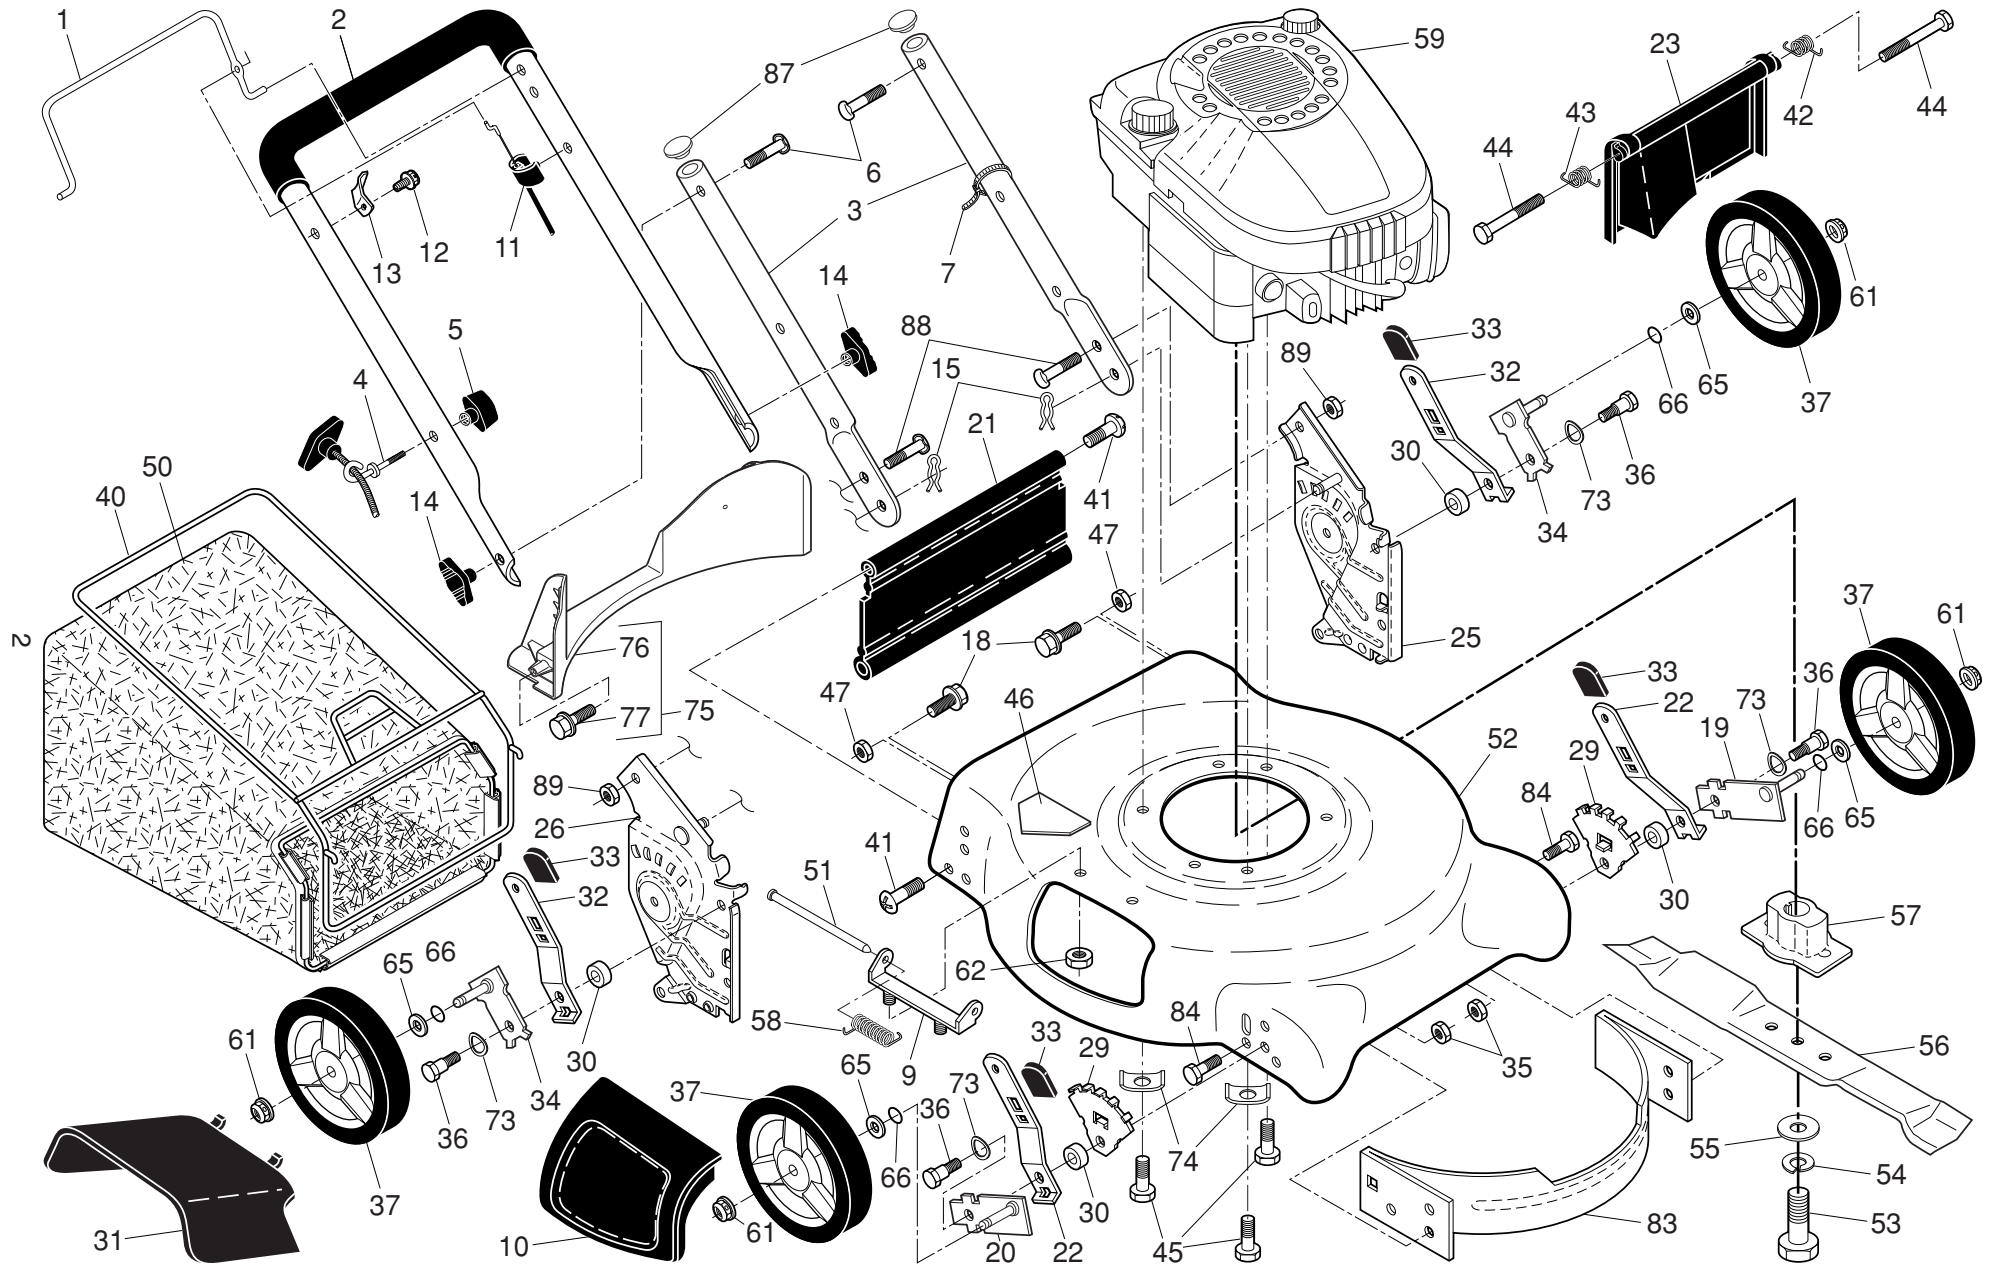

HUSQVARNA ROTARY LAWN MOWER - - MODEL NUMBER LC 153-HD (MFG. ID. NO. 96131003400)

HUSQVARNA ROTARY LAWN MOWER - - MODEL NUMBER LC 153-HD (MFG. ID. NO. 96131003400)

KEY NO.	PART NO.	DESCRIPTION	KEY NO.	PART NO.	DESCRIPTION
1	532 19 72-03	Control Bar, Molded	45	532 15 04-06	Screw, Hex Head, Threaded, Rolled 3/8-16 x 1
2	532 44 85-16	Upper Handle Assembly (Includes Foam Grip)	46	532 18 21-66	Danger Decal
3	580 63 86-03	Bar, Lower Handle	47	873 80 05-00	Nut, Hex
4	581 90 21-01	Rope Guide	50	581 00 21-02	Grassbag
5	581 91 26-01	T-Knob	51	532 14 72-86	Hinge Rod
6	532 19 15-74	Handle Bolt	52	581 70 83-22	Kit, Housing (Includes Key Number 46)
7	532 06 64-26	Wire Tie	53	532 85 10-84	Screw, Hex Head, Grade 8 3/8-24 x 1-3/8
9	532 15 41-32	Hinge Bracket	54	532 85 02-63	Helical Lockwasher
10	581 82 58-01	Mulcher Door	55	532 85 10-74	Hardened Washer
11	532 44 09-34	Engine Zone Control Cable	56	532 40 67-12	21" Blade
12	532 17 88-48	Screw, Hex Washer Head #10-16 x 5/8	57	532 41 83-73	Blade Adapter
13	532 43 00-34	Up-Stop Bracket	58	532 15 21-24	Hinge Spring
14	532 19 19-38	Handle Knob	59	586 25 26-01	Engine, Briggs & Stratton, Model Number 122T02-0011-EA (For engine service and replacement parts, call HOP, Inc. at 1-800-487-5951)
15	532 05 17-93	Hairpin Cotter	61	532 40 91-48	Flanged Locknut
18	817 60 04-06	Screw	62	873 80 04-00	Nut, Hex
19	532 40 66-89	Axle Arm Assembly, Front, LH	65	532 08 83-48	Washer, Flat
20	532 40 66-90	Axle Arm Assembly, Front, RH	66	532 19 74-80	O-Ring
21	532 41 86-55	Kit, Rear Skirt	73	532 40 16-30	Washer, Curved, Cylindrical
22	532 40 64-28	Selector Spring, Front	74	532 12 50-78	Washer, Special, Engine
23	581 42 56-01	Rear Door Assembly	75	532 41 36-93	Kit, Rear Baffle (Includes 3 Screws)
25	581 71 45-03	Handle Bracket, LH	76	532 41 05-89	Baffle, Rear
26	581 71 46-03	Handle Bracket, RH	77	817 41 13-12	Screw, Rear Baffle
29	532 41 05-94	Wheel Adjusting Bracket, Front	83	532 42 85-01	Baffle, Front
30	532 40 16-29	Spacer	84	817 00 05-10	Screw, Hex Head 5/8-16
31	532 18 55-95	Discharge Deflector	87	532 43 75-16	Plug, Handle Bar
32	532 41 08-88	Selector Spring, Rear	88	872 25 05-05	Bolt, Carriage
33	532 08 78-77	Selector Knob	89	873 97 05-00	Nut, Hex
34	532 41 08-90	Axle Arm Assembly, Rear	--	532 18 21-91	Warning Decal (not shown)
35	532 42 65-89	Nut, Hex	--	115 61 91-74	Operator's Manual, Africa
36	532 40 16-38	Shoulder Bolt 5/16-18	--	115 61 92-56	Operator's Manual, Caspian
37	532 41 08-31	Wheel & Tire Assembly, 8 x 1-3/4	--	115 61 92-72	Operator's Manual, East Euro
40	532 41 19-49	Frame, Grassbag	--	115 61 92-76	Operator's Manual, Mid-East
41	532 19 41-86	Screw			
42	532 40 54-21	Spring, LH			
43	532 40 54-23	Spring, RH			
44	532 18 41-93	Bolt, Rear Door			

NOTE: All component dimensions given in U.S. inches. 1 inch = 25.4 mm

IMPORTANT: Use only Original Equipment Manufacturer (O.E.M.) replacement parts. Failure to do so could be hazardous, damage your lawn mower and void your warranty.